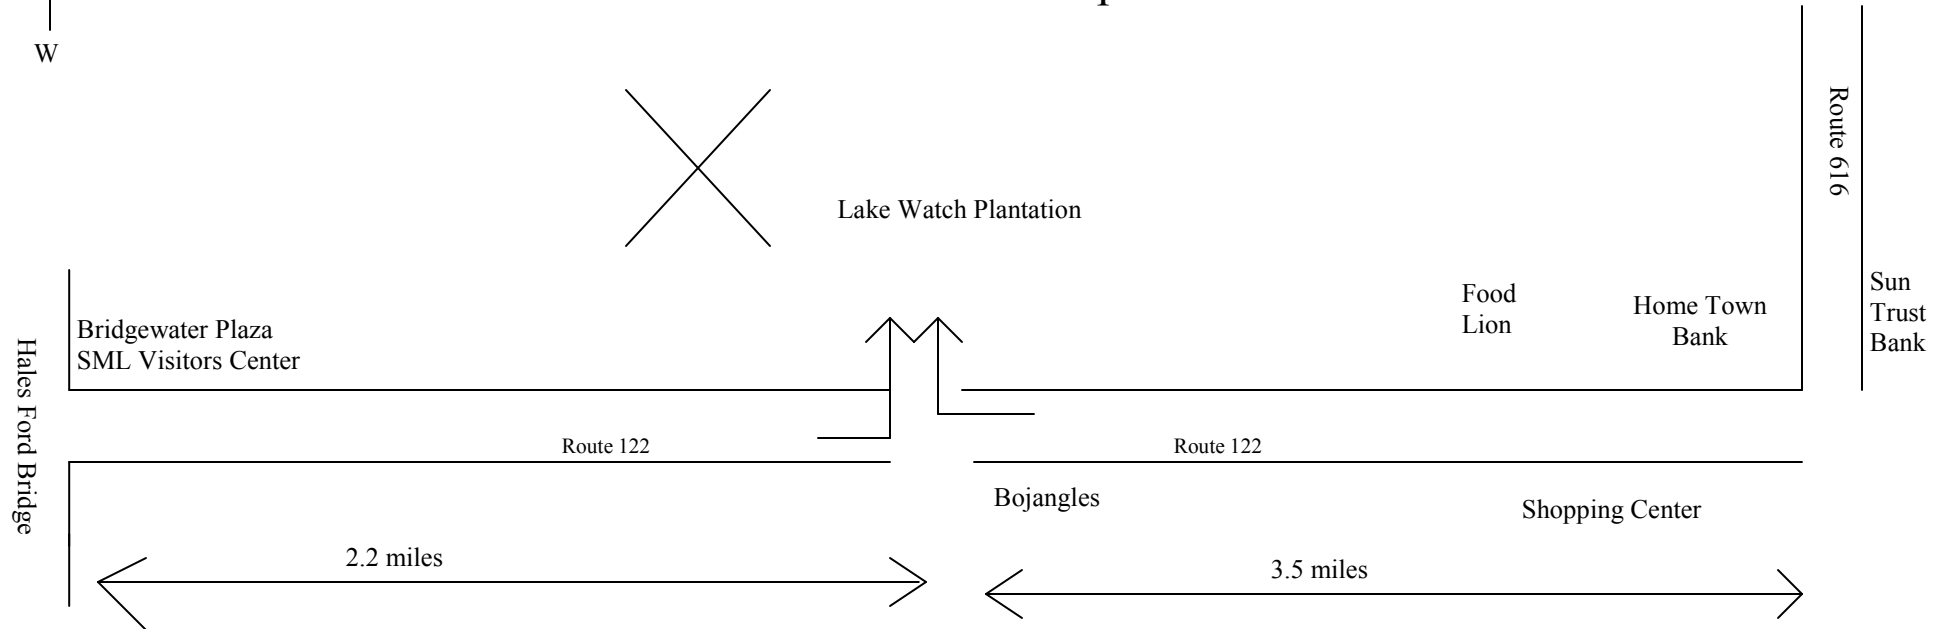

Smith Mountain Lake Chamber of Commerce 21st Anniversary Annual Wine Festival September 26 & 27, 2009 Location Map

Motels & Nightly Lodging in the Area

| | |
|-------------------------------------|--------------|
| Bernard's Landing Resort & CC | 540.721.8870 |
| Days Inn - Bedford | 540.586.8286 |
| Franklin Motel (Route 220) | 540.483.9962 |
| Lake Inn (Westlake) | 888.466.5253 |
| Mariners Landing | 800.491.8491 |
| Westlake Waterfront Inn | 540.721.3307 |
| W.E. Skelton 4-H Conference (Wirtz) | 540.721.2759 |
| Smith Mountain Dock & Lodge | 434.927.5100 |
| SML/Gretna Hampton Inn | 434-656-9000 |

Bed & Breakfast Inns

| | |
|-----------------------------------|--------------|
| Ashleigh Manor B&B (on water) | 540.890.3332 |
| Chateaufware (Boones Mill) | 540.334.1386 |
| LoveStone Inn B & B (on water) | 540.296.0510 |
| The Claiborne House (Rocky Mount) | 540.483.4616 |